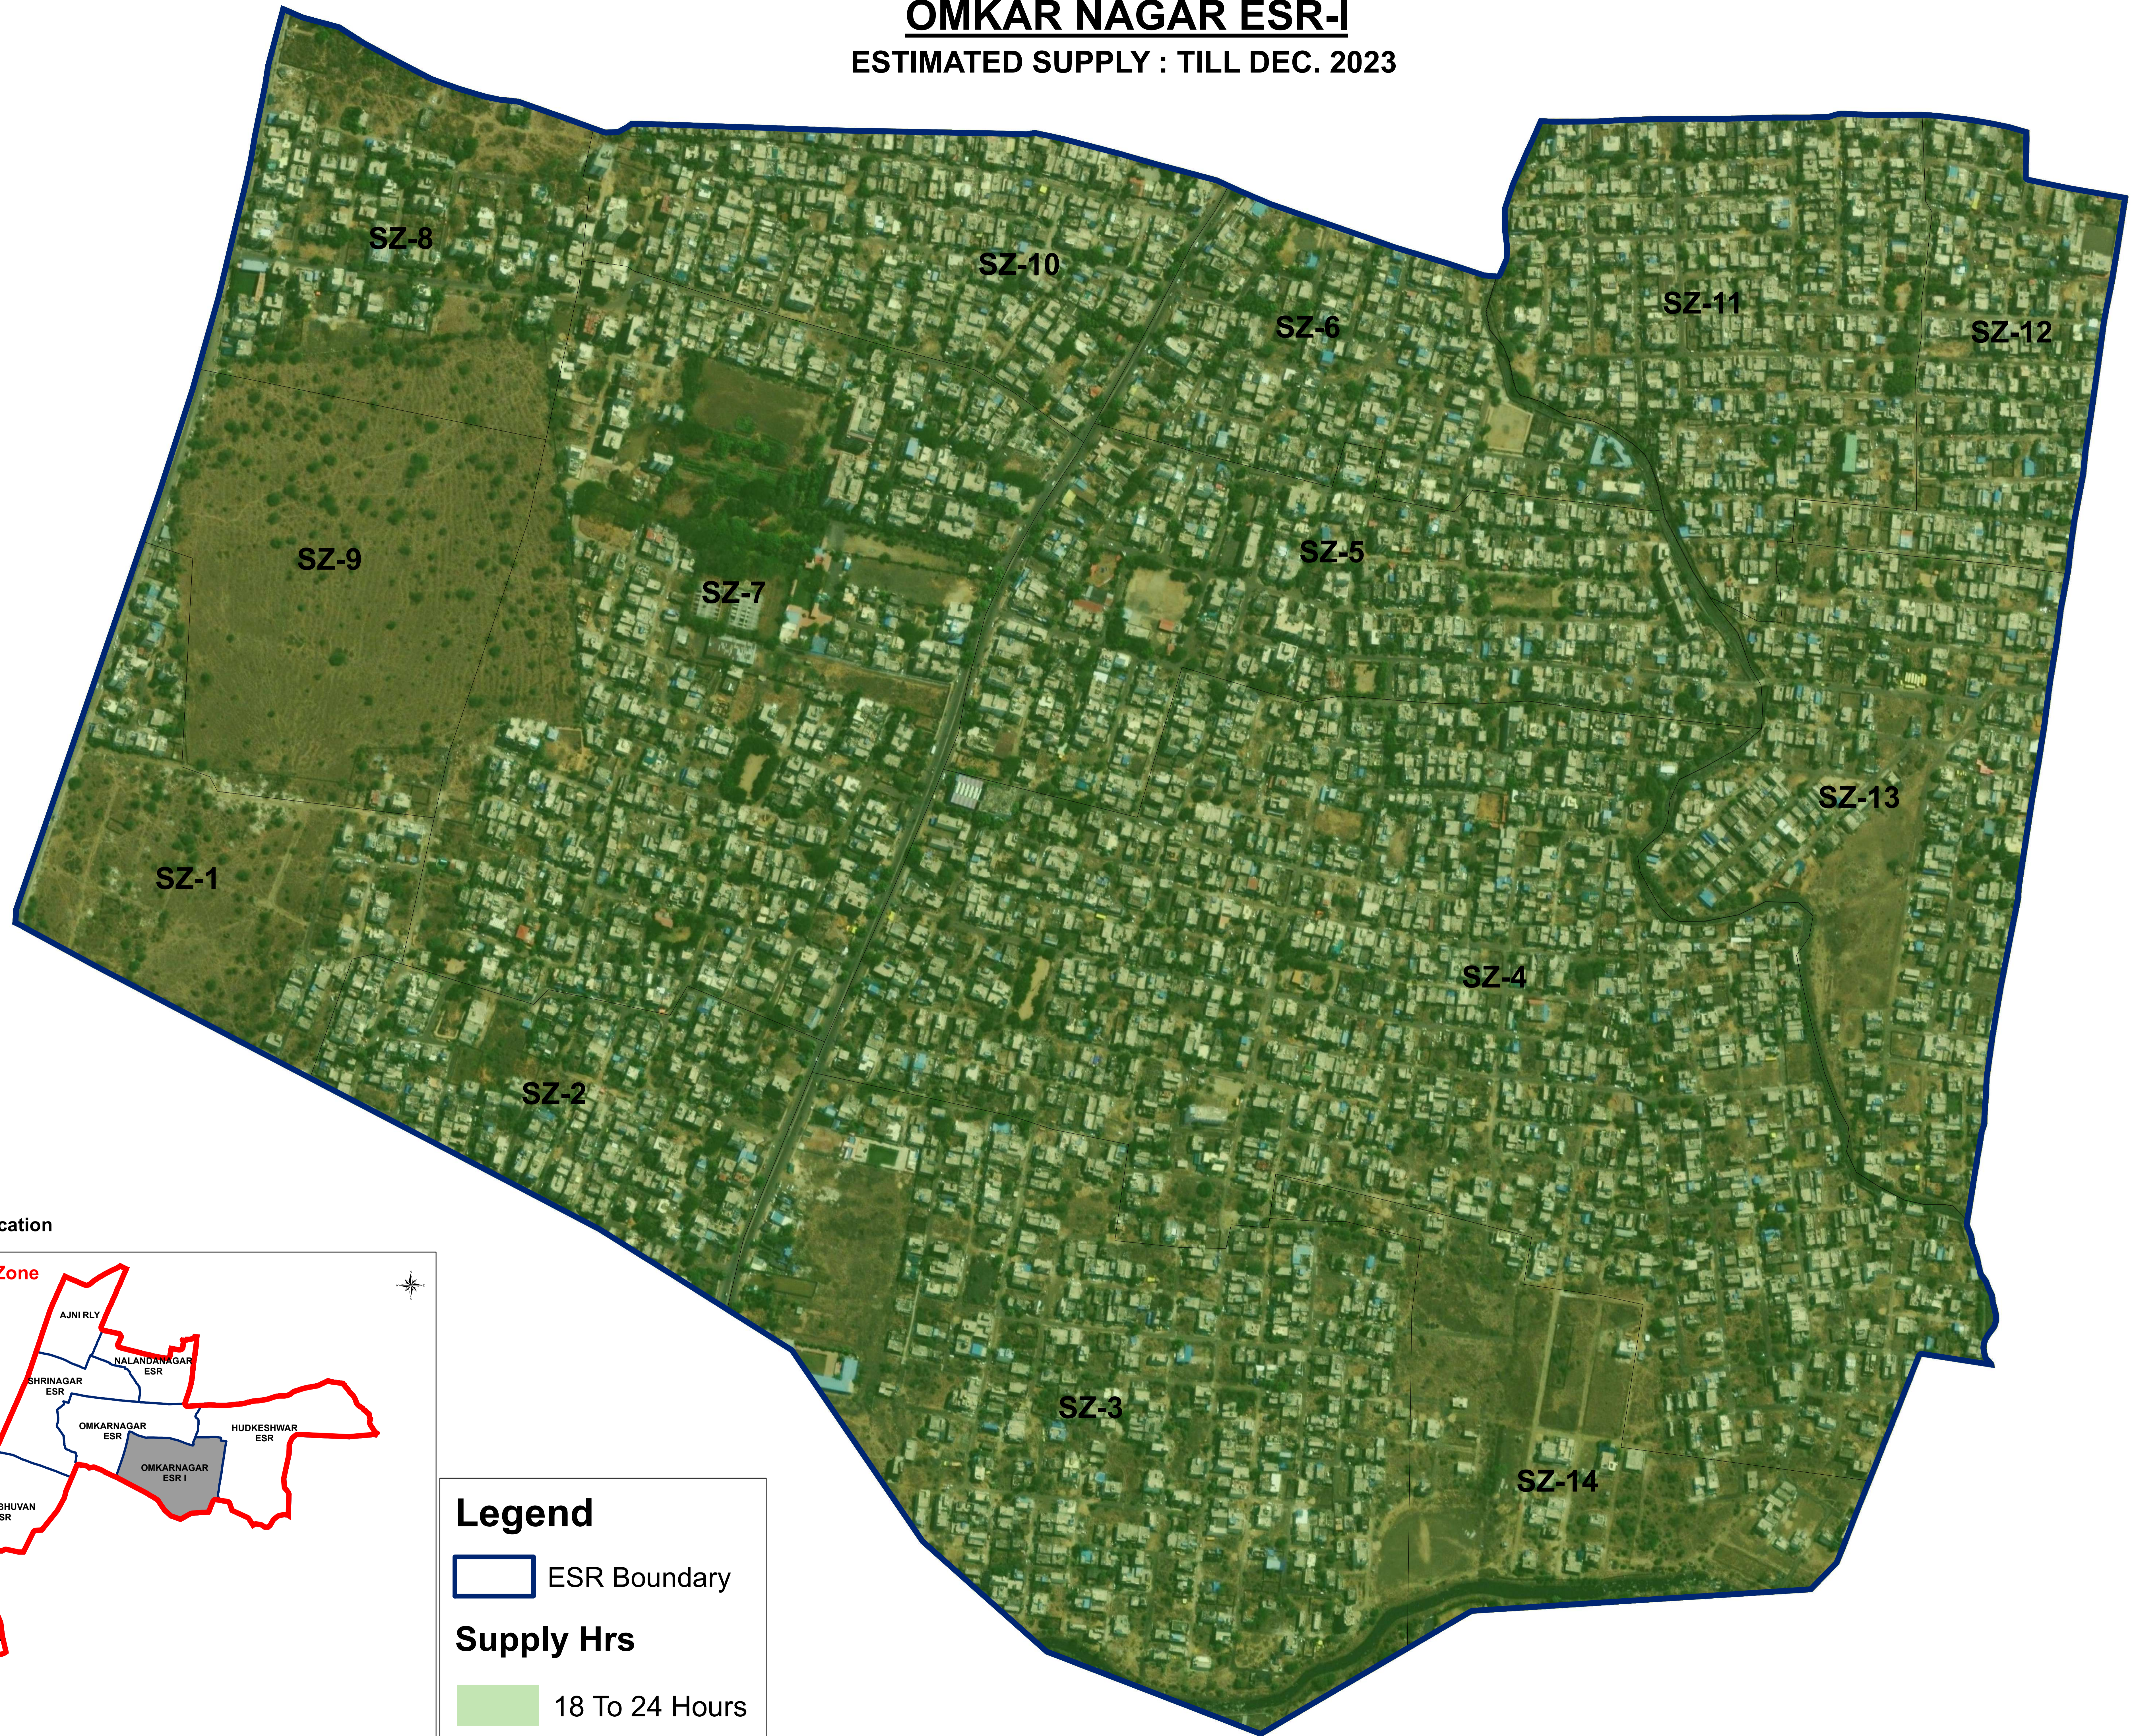

OMKAR NAGAR ESR-I

ESTIMATED SUPPLY : TILL DEC. 2023

Command Area Location

Legend

-  ESR Boundary
- Supply Hrs**
 -  18 To 24 Hours