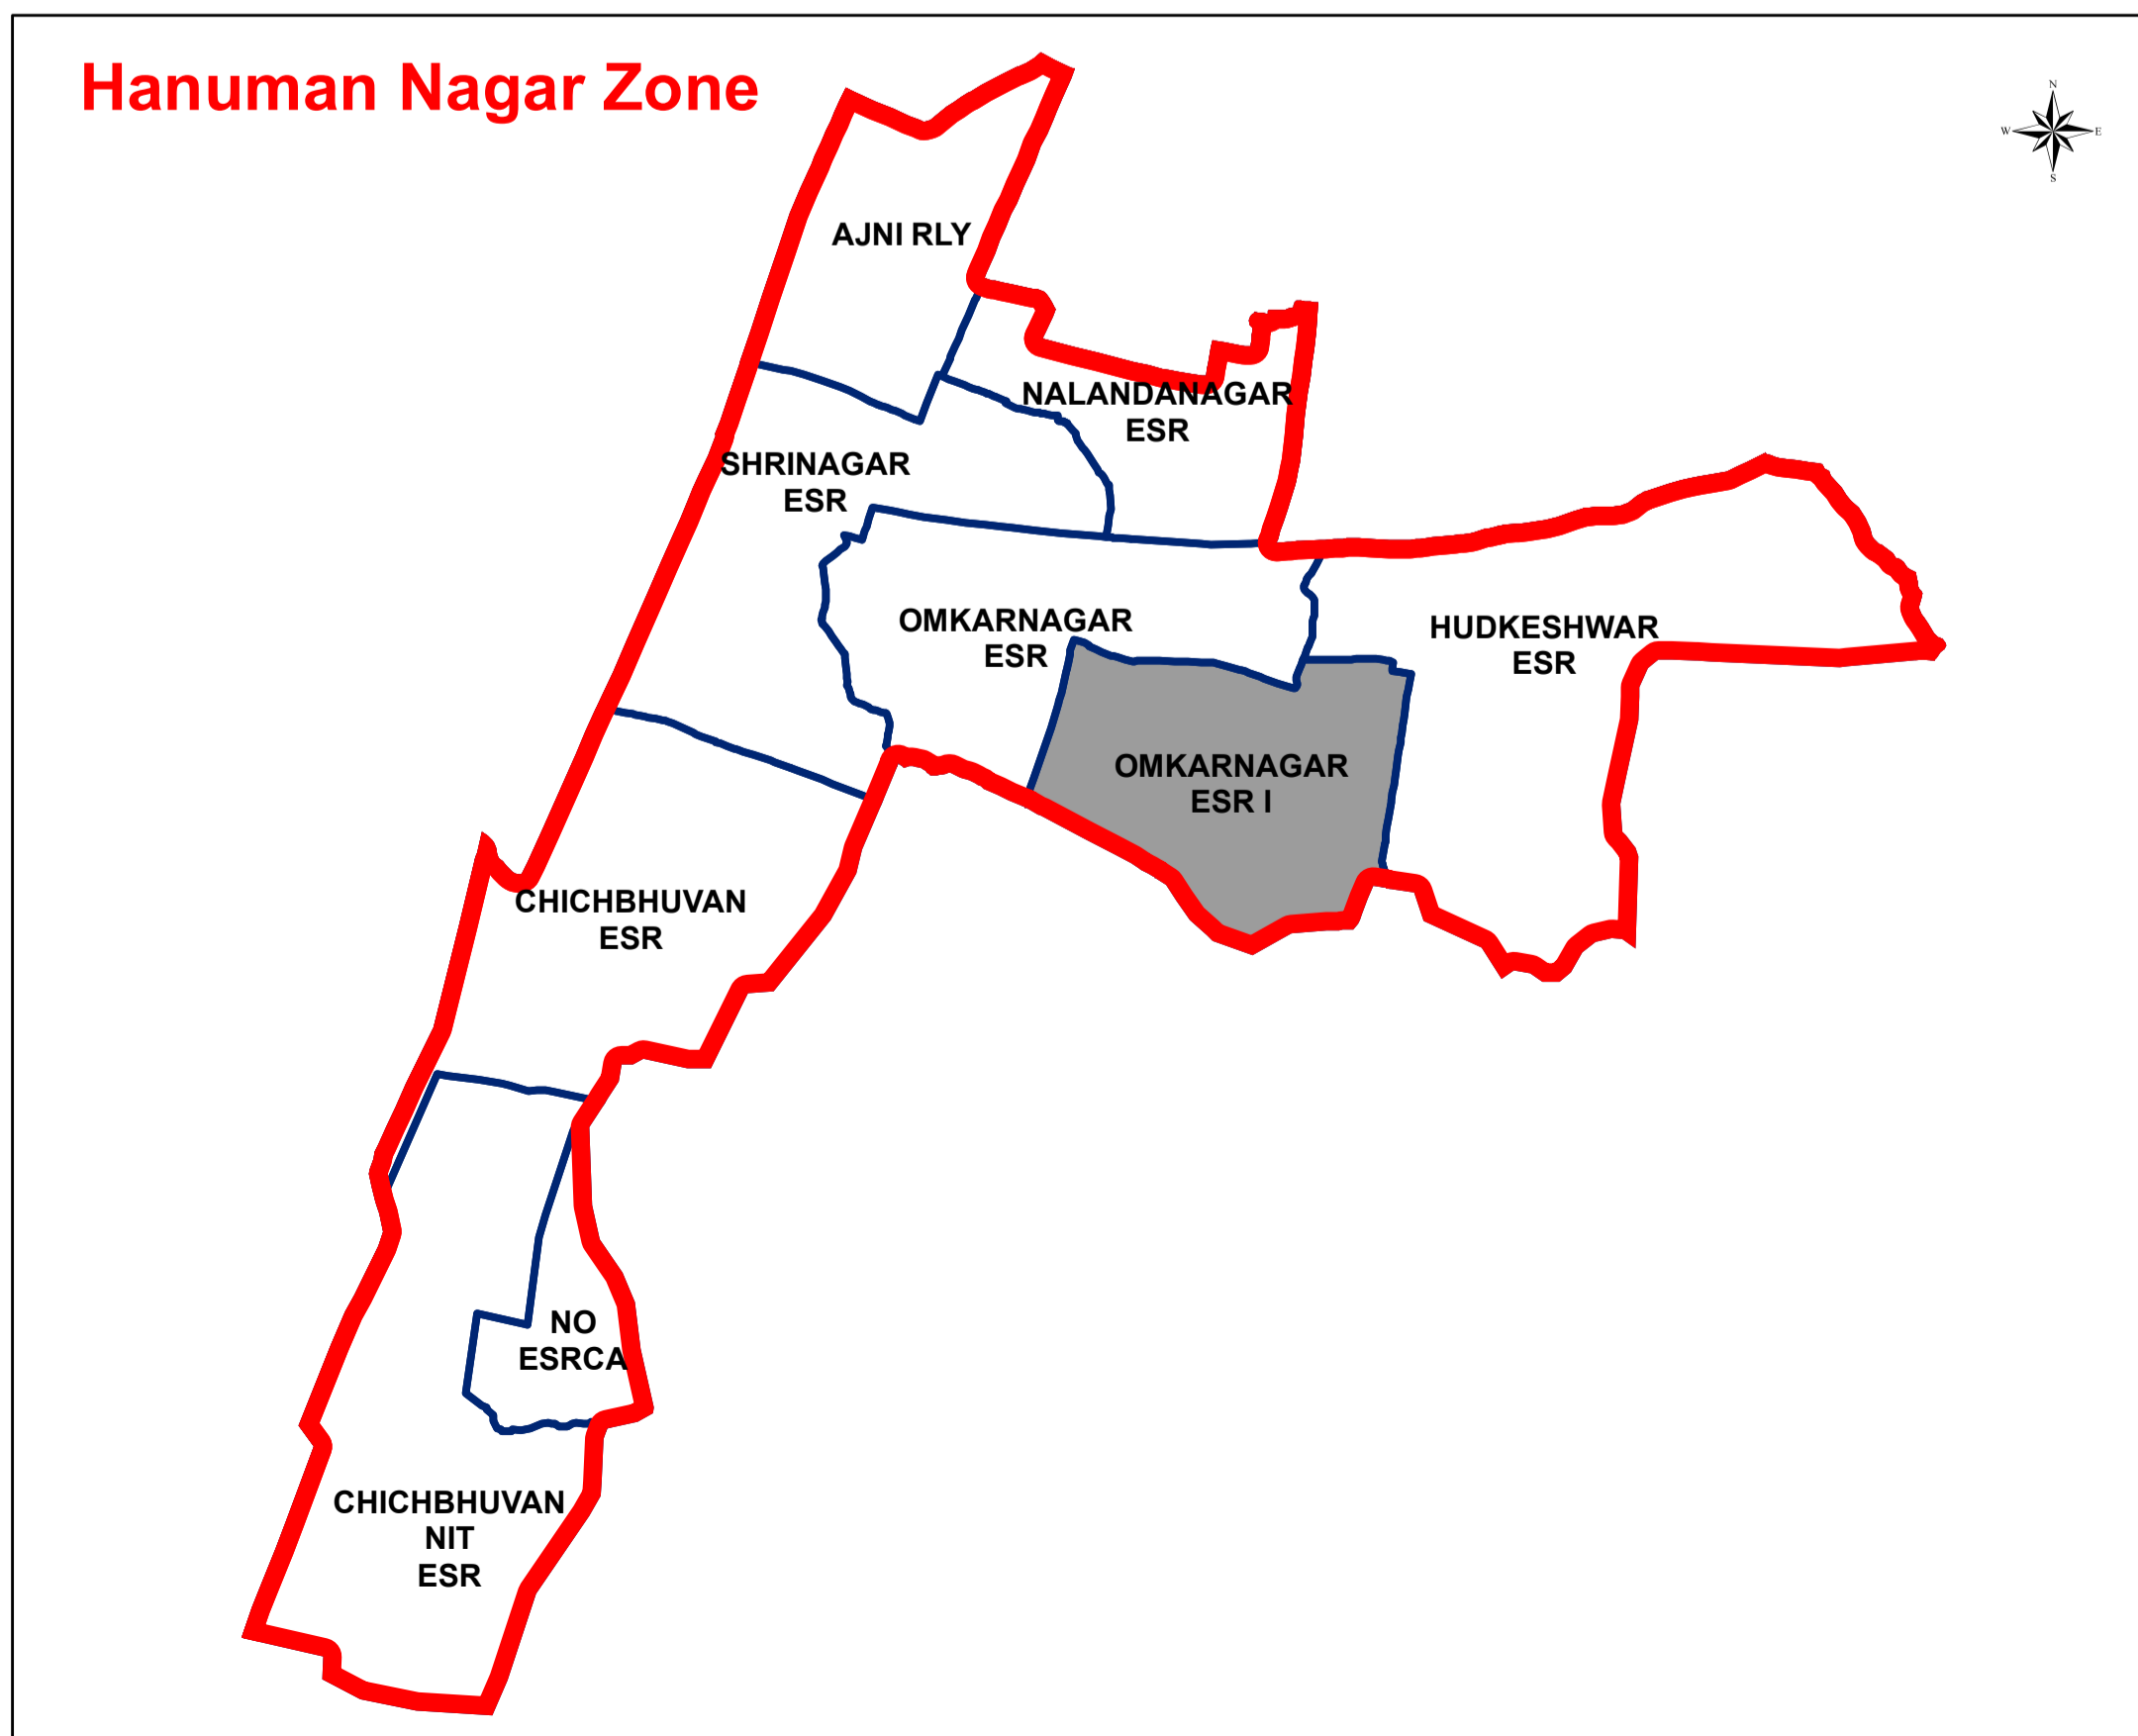

OMKAR NAGAR ESR-I

ESTIMATED SUPPLY : TILL DEC. 2023

Command Area Location

Legend

-  ESR Boundary
- Supply Hrs**
 -  18 To 24 Hours